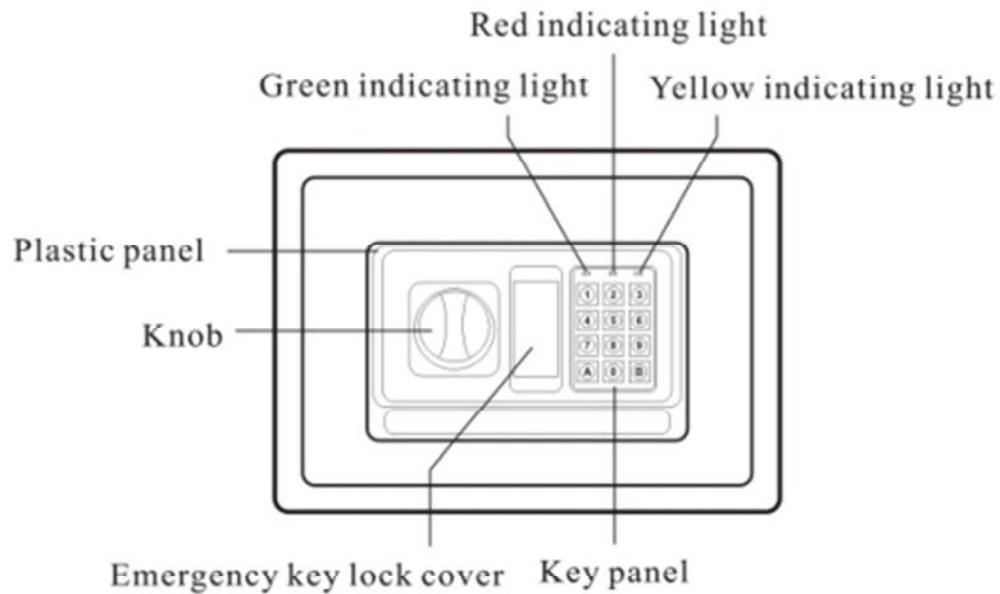

KF04390 - Electronic safe, 10l capacity

If you want to reset the code :

- 1) press the red button on the back of the door, the yellow indicating light will flash,
- 2) at the time you can set any 3---8 digits personal code you want
- 3) and then press "B" for confirmation.

Emergency key