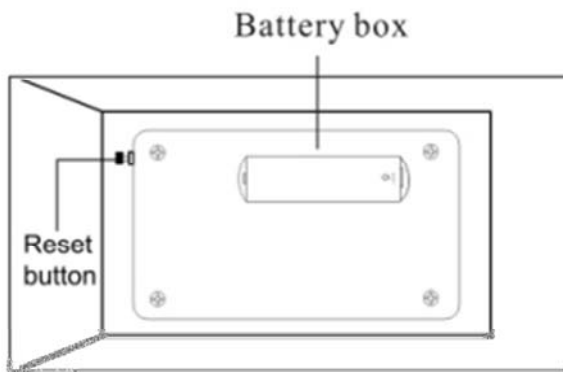

KF04390 - Electronic safe, 10l capacity

If you want to reset the code :

- 1) press the red button on the back of the door, the yellow indicating light will flash,
- 2) at the time you can set any 3---8 digits personal code you want
- 3) and then press "B" for confirmation.